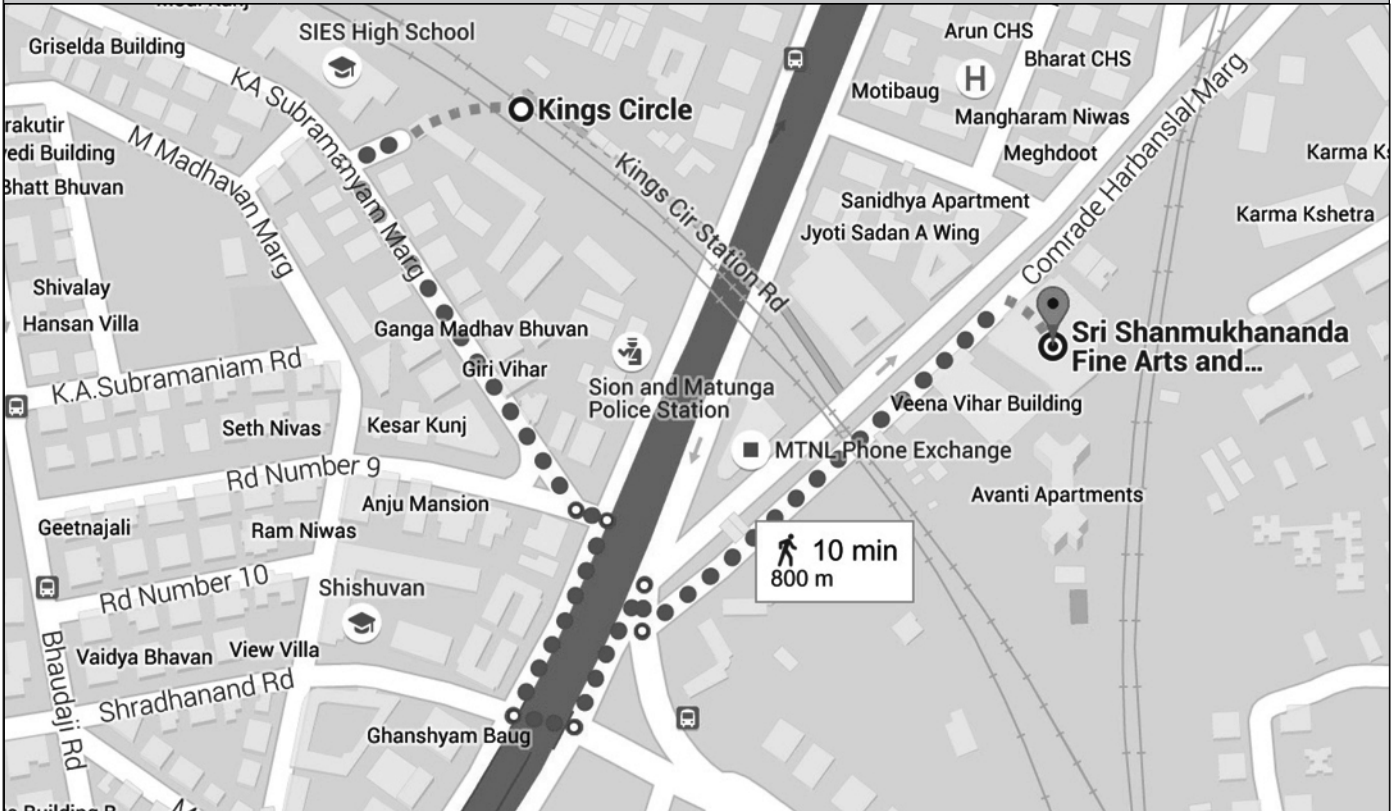

**26th Annual General Meeting
Venue Route Map**

Jasubhai Auditorium, Sri Shanmukhananda Fine Arts & Sangeetha Sabha, 6th Floor, 292 Harbanslal Marg, Sion (East), Mumbai – 400 022

↑	Walk south-west towards KAS Road / KA Subramanyam Marg
↶	Turn left at Rashtriya Dairy Farm onto onto KAS Road / KA Subramanyam Marg
↷	Slight left at Ganesh CHS onto Road No. 9
↘	Turn right at Shri Vasupujya Swami Jain Mandir Chowk onto Dr. Baba Saheb Ambedkar Road
↶	Turn left at Shantinath Bhavan onto Rafi Ahmed Kidwai Marg / Shradhanand Road
↶	Turn left onto Dr. Baba Saheb Ambedkar Road
↘	Sharp Right onto Rafi Ahmed Kidwai Marg
↶	Turn left at Om Shanti Communication Center onto Comrade Harbanslal Marg / Flank Road